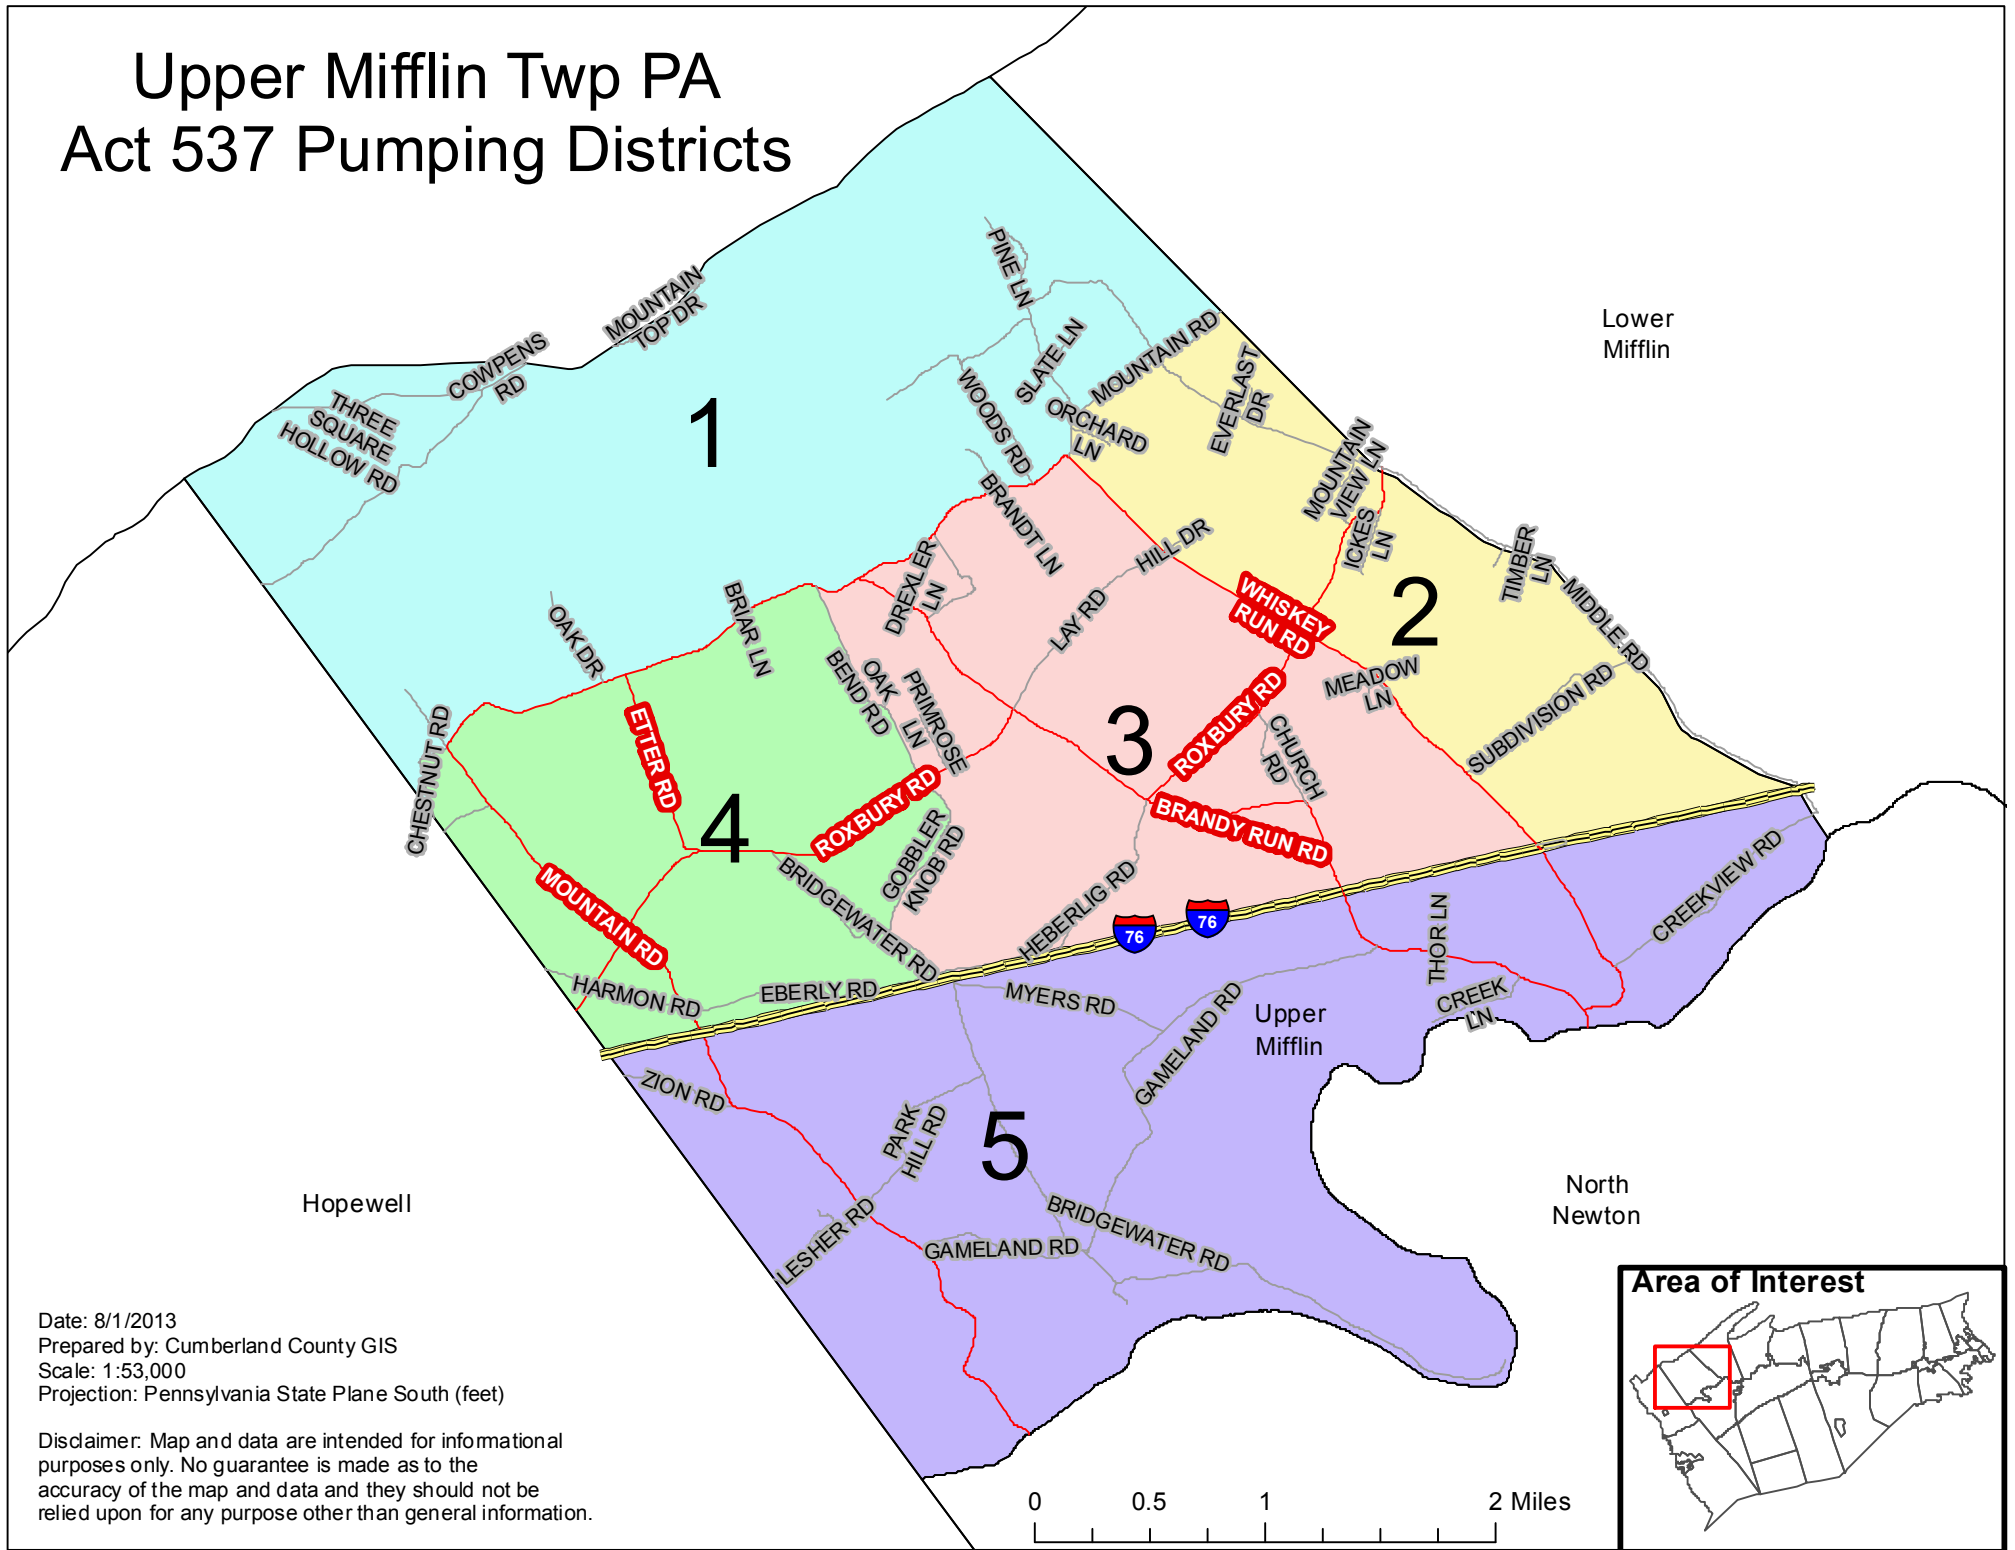

Upper Mifflin Twp PA Act 537 Pumping Districts

Date: 8/1/2013
 Prepared by: Cumberland County GIS
 Scale: 1:53,000
 Projection: Pennsylvania State Plane South (feet)

Disclaimer: Map and data are intended for informational purposes only. No guarantee is made as to the accuracy of the map and data and they should not be relied upon for any purpose other than general information.